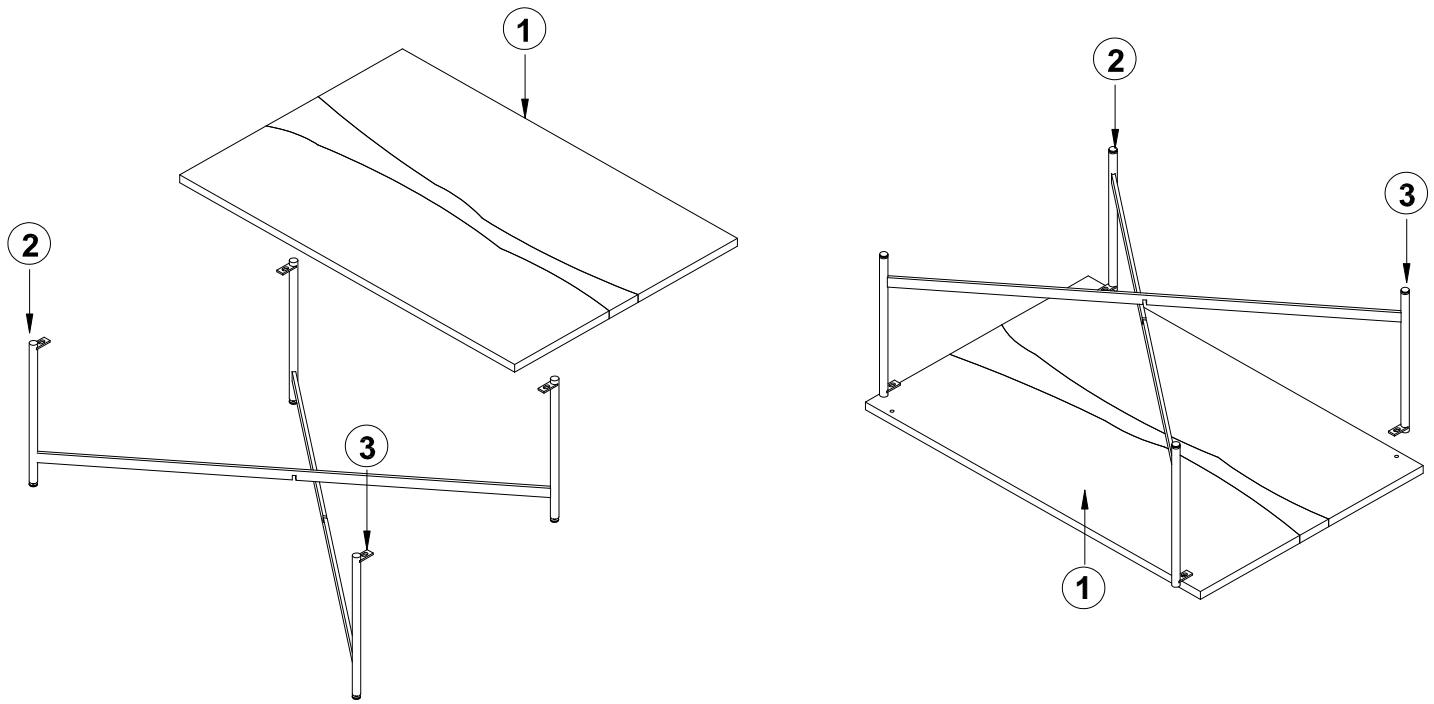

ASSEMBLY INSTRUCTIONS

48" COFFEE TABLE

REPLACEMENT PARTS

Please do not contact the company purchased from as we can help you faster.

Order replacement parts and hardware at "boltonfurniture.com"

- . Use of power tool to assemble this product will invalidate any claim and damage this product making it unsafe!!!
- . Please assemble on a clean soft surface to avoid damage.

Tool Required

www.boltonfurniture.com

Part List- 48" Coffee Table

Identifying the hardware-Identify the hardware using the illustrations below.

A  04 M6X20mm	B  04	C  01
--	--	--

www.boltonfurniture.com

01

2

A  02
M6X20mm

B  02

C  01

02

2

A  02
M6X20mm

B  02

C  01