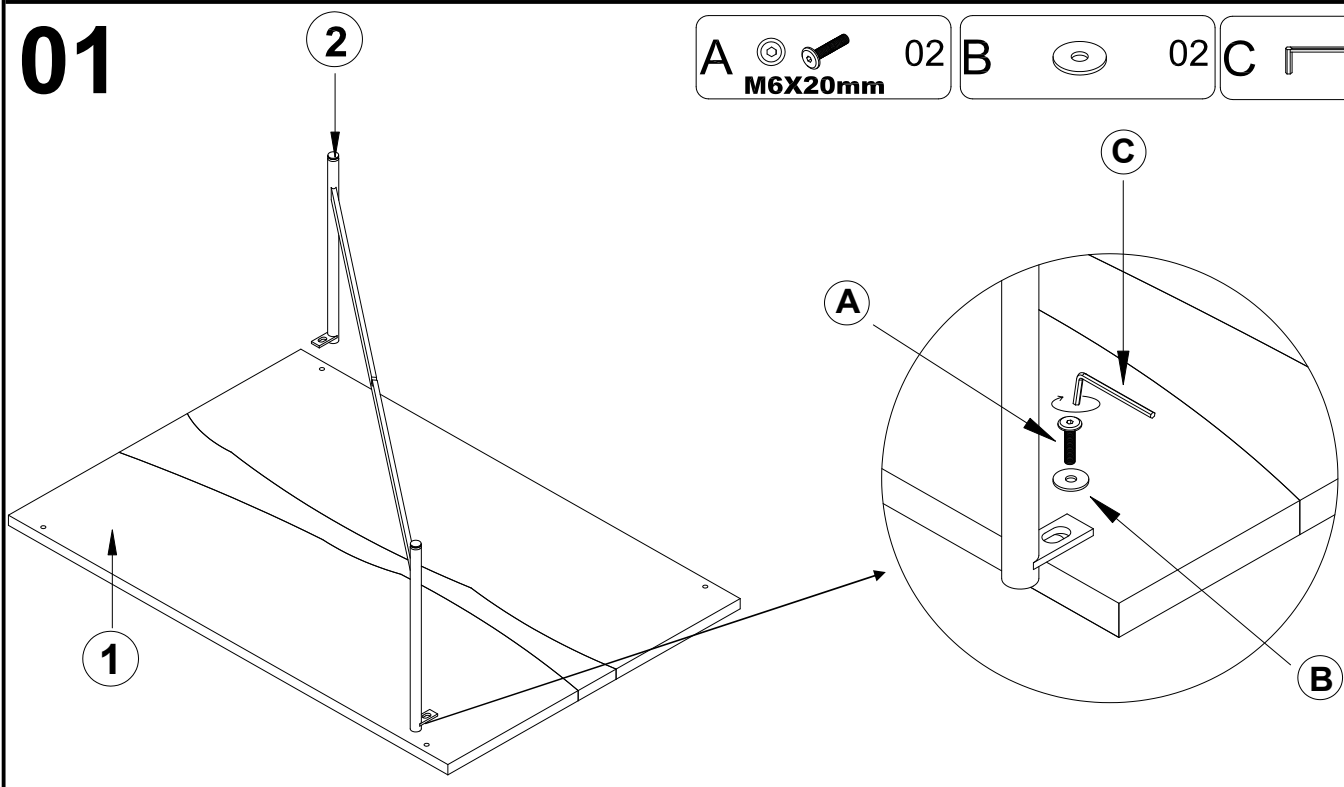

Tool Required

www.boltonfurniture.com

Part List- 48" Coffee Table

Identifying the hardware-Identify the hardware using the illustrations below.

A  04 M6X20mm	B  04	C  01
--	--	--

www.boltonfurniture.com

01

2

A  02
M6X20mm

B  02

C  01

02

2

A  02
M6X20mm

B  02

C  01